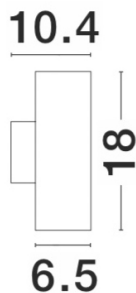

## PRODUCT PHOTOGRAPH

## TECHNICAL DRAWING

## DIMENSION & WEIGHT

LxWxH (cm)	L: 6,5 W: 10,4 H: 18
Cut out (cm)	N/A
Weight (Kgr)	0.4