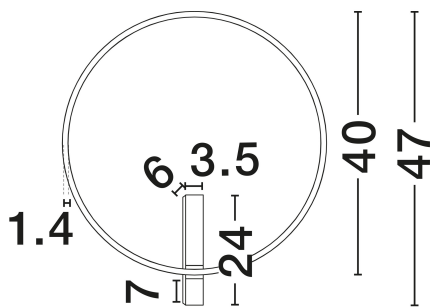

GENERAL INFORMATION

Product Code	9108315
Collection	Indoor
Product Category	Ceiling
Product Family	Semper
Mounting Location	Ceiling
Application Environment	Indoor
Specifications	N/A

DIMENSION & WEIGHT

LxWxH (cm)	D: 40 W: 6 H: 47
Cut Out (cm)	N/A
Weight (Kgr)	1.4

MATERIAL & COLOR

Product Color	Sandy Black
Body Material	Aluminium & Silicone

APPLICATION & MOUNTING

Ambient Working Temp.	Max 45°C
Type of Protection	IP20
Dimmable	Yes
Type of Dimming	Triac
Mounting type	Surface
Mounting Depth (cm)	N/A
Led Module Replaceable	No
Light Source	LED

NOVA LUCE S.A

Schimatari Viotias
32009, Greece

+30 22620 58 121
+30 22620 56 743

info@novaluce.com
www.novaluce.com