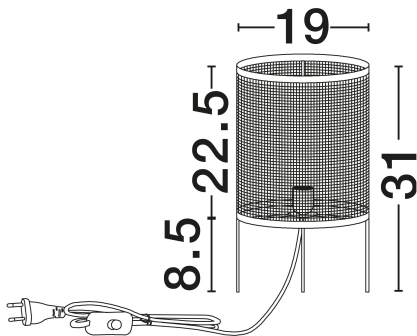

NOVA LUCE

PRODUCT DATASHEET

Version: 001

PRODUCT PHOTOGRAPH

GENERAL INFORMATION

Product Code	9586538
Collection	Indoor
Product Category	Table
Product Family	Canto
Mounting Location	Table
Application Environment	Indoor
Specifications	N/A

DIMENSION & WEIGHT

LxWxH (cm)	D: 19.5 H: 31.2
Cut Out (cm)	N/A
Weight (Kgr)	0.476

MATERIAL & COLOR

Product Color	Natural
Body Material	Rattan

TECHNICAL DRAWING

APPLICATION & MOUNTING

Ambient Working Temp.	Max 45°C
Type of Protection	IP20
Dimmable	Yes
Type of Dimming	N/A
Mounting type	Surface
Mounting Depth (cm)	N/A
Led Module Replaceable	Yes
Light Source	E27

NOVA LUCE S.A

Schimatari Viotias
32009, Greece

+30 22620 58 121
+30 22620 56 743

info@novaluce.com
www.novaluce.com