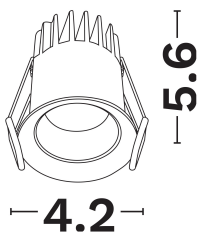

TECHNICAL DRAWING

MATERIAL & COLOR

Product Color	White
Body Material	Aluminium
Cover Material	N/A

APPLICATION & MOUNTING

Ambient Working Temp.	45 C
Type of Protection	IP20
Protection Class IK	IK03
Dimmable	Yes
Type of Dimming (Optional)	Triac/Dali
Mounting type	Recessed
Mounting Depth (cm)	Ceiling
Led Module Replaceable	No
Light Source	Led
Adjustable	No

COMPATIBLE WITH

— On/Off Driver: Included

— Triac Driver: 9844008(Remote)

— Dali Driver: 9844146

NOVA LUCE S.A

Schimatari Viotias
32009, Greece

+30 22620 58 121
+30 22620 56 743

info@novaluce.com
www.novaluce.com