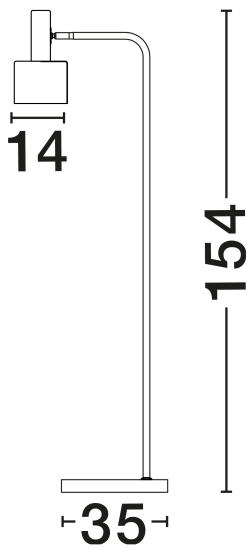

NOVA LUCE

PRODUCT DATASHEET

Version: 001

PRODUCT PHOTOGRAPH

GENERAL INFORMATION

Product Code	9050163
Collection	Indoor
Product Category	Floor
Product Family	Paz
Mounting Location	Floor
Application Environment	Indoor
Specifications	N/A

DIMENSION & WEIGHT

LxWxH (cm)	D: 35 H: 153.5
Cut Out (cm)	N/A
Weight (Kgr)	3.25

MATERIAL & COLOR

Product Color	Gold & Black & Sandy Black
Body Material	Metal

APPLICATION & MOUNTING

Ambient Working Temp.	Max 45°C
Type of Protection	IP20
Dimmable	Yes
Type of Dimming	N/A
Mounting type	Surface
Mounting Depth (cm)	N/A
Led Module Replaceable	Yes
Light Source	E27

TECHNICAL DRAWING

NOVA LUCE S.A

Schimatari Viotias
32009, Greece

+30 22620 58 121
+30 22620 56 743

info@novaluce.com
www.novaluce.com