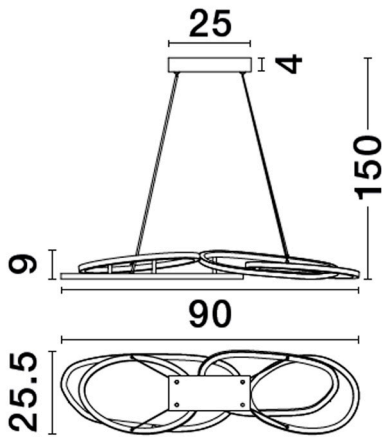

NOVA LUCE

PRODUCT DATASHEET

Version: 001

PRODUCT PHOTOGRAPH

TECHNICAL DRAWING

GENERAL INFORMATION

Product Code	9289085
Collection	Decorative
Product Category	Suspension
Product Family	Nudos
Mounting Location	Ceiling
Application Environment	Indoor

DIMENSION & WEIGHT

LxWxH (cm)	L: 90 W: 25,5 H: 150
Cut out (cm)	N/A
Weight (Kgr)	3.1

MATERIAL & COLOR

Product Color	Gold
Body Material	Aluminium & Acrylic

APPLICATION & MOUNTING

Ambient Working Temp.	Max 45 oC
Type of Protection	IP20
Dimmable	Yes
Type of Dimming (Optional)	Triac
Mounting type	Ceiling
Mounting Depth (cm)	N/A
Led Module Replaceable	No
Light Source	LED

Power (Nominal)	73W
Input voltage (Nominal)	220-240Vac
Mains Frequency	50/60Hz

PHOTOMETRICAL DATA

Luminous Flux	5600lm
Color Temperature	3000K
Light Color (Designation)	Warm White

WARRANTY

Warranty	3 Years
----------	----------------