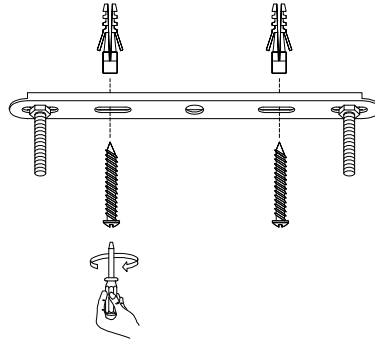

# NOVA LUCE

9333084

①

Turn off the general Switch

②

Drill holes & apply plastic anchors  
With screws

③

Connect the wires

④

Apply the nut

⑤

Install crystal lights

⑥

Turn on the general switch