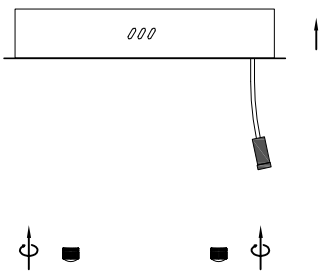

# NOVA LUCE

9333084

①

Turn off the general Switch

②

Drill holes & apply plastic anchors  
With screws

③

Connect the wires

④

Apply the nut

⑤

Install crystal lights

⑥

Turn on the general switch