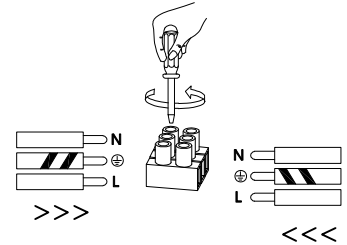

# NOVA LUCE

9333084

①

Turn off the general Switch

②

Drill holes & apply plastic anchors  
With screws

③

Connect the wires

④

Apply the nut

⑤

Install crystal lights

⑥

Turn on the general switch