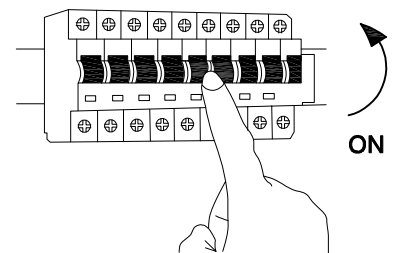

# NOVA LUCE

9333084

①

Turn off the general Switch

②

Drill holes & apply plastic anchors  
With screws

③

Connect the wires

④

Apply the nut

⑤

Install crystal lights

⑥

Turn on the general switch