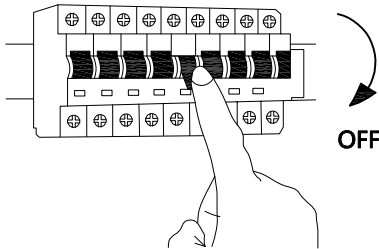

# NOVA LUCE

9333084

①

Turn off the general Switch

②

Drill holes & apply plastic anchors  
With screws

③

Connect the wires

④

Apply the nut

⑤

Install crystal lights

⑥

Turn on the general switch