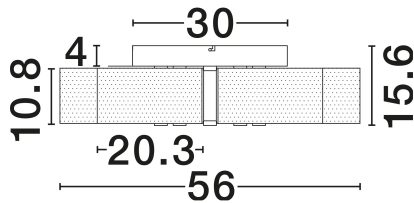

GENERAL INFORMATION

Product Code	9756712
Collection	Indoor
Product Category	Ceiling
Product Family	Gatlin
Mounting Location	Ceiling
Application Environment	Indoor
Specifications	N/A

DIMENSION & WEIGHT

LxWxH (cm)	D: 58 H: 15.6
Cut Out (cm)	N/A
Weight (Kgr)	3.4

MATERIAL & COLOR

Product Color	Brass Gold
Body Material	Metal & Acrylic

APPLICATION & MOUNTING

Ambient Working Temp.	Max 45°C
Type of Protection	IP20
Dimmable	Yes
Type of Dimming	Triac
Mounting type	Surface
Mounting Depth (cm)	N/A
Led Module Replaceable	No
Light Source	LED

NOVA LUCE S.A

Schimatari Viotias
32009, Greece

+30 22620 58 121
+30 22620 56 743

info@novaluce.com
www.novaluce.com