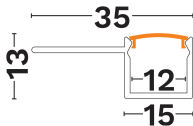

PRODUCT PHOTOGRAPH

TECHNICAL DRAWING

COMPATIBLE WITH

— On/Off Driver: N/A

— Triac Driver: N/A

— Dali Driver: N/A

GENERAL INFORMATION

Product Code	9254109
Product Category	Aluminium Profiles
Product Family	Trimless
Mounting Location	N/A
Application Environment	N/A

DIMENSION & WEIGHT

LxWxH (cm)	200 W:3.53 H:1.37 cm
Cut out (cm)	N/A
Weight (Kgr)	N/A

MATERIAL & COLOR

Product Color	N/A
Body Material	Aluminium
Cover Material	N/A

APPLICATION & MOUNTING

Ambient Working Temp.	45 C
Type of Protection	N/A
Protection Class IK	N/A
Dimmable	N/A
Type of Dimming (Optional)	N/A
Mounting type	N/A
Mounting Depth (cm)	N/A
Led Module Replaceable	No
Light Source	Led
Adjustable	No