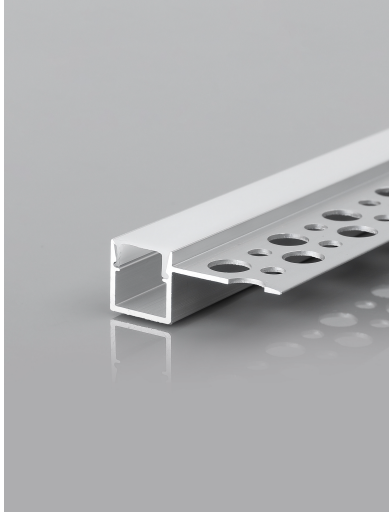

PRODUCT PHOTOGRAPH

TECHNICAL DRAWING

COMPATIBLE WITH

— On/Off Driver: N/A

— Triac Driver: N/A

— Dali Driver: N/A

GENERAL INFORMATION

Product Code	9254109
Product Category	Aluminium Profiles
Product Family	Trimless
Mounting Location	N/A
Application Environment	N/A

DIMENSION & WEIGHT

LxWxH (cm)	200 W:3.53 H:1.37 cm
Cut out (cm)	N/A
Weight (Kgr)	N/A

MATERIAL & COLOR

Product Color	N/A
Body Material	Aluminium
Cover Material	N/A

APPLICATION & MOUNTING

Ambient Working Temp.	45 C
Type of Protection	N/A
Protection Class IK	N/A
Dimmable	N/A
Type of Dimming (Optional)	N/A
Mounting type	N/A
Mounting Depth (cm)	N/A
Led Module Replaceable	No
Light Source	Led
Adjustable	No