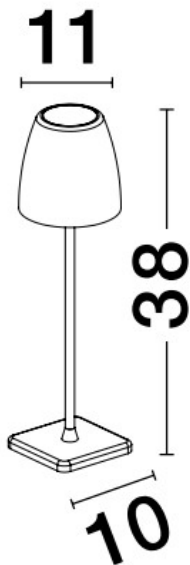

NOVA LUCE

PRODUCT DATASHEET

Version: 001

PRODUCT PHOTOGRAPH

TECHNICAL DRAWING

GENERAL INFORMATION

| | |
|-------------------------|---------|
| Product Code | 9223999 |
| Collection | Outdoor |
| Product Category | Table |
| Product Family | COLT |
| Mounting Location | N/A |
| Application Environment | Outdoor |

DIMENSION & WEIGHT

| | |
|--------------|-------------------|
| LxWxH (cm) | L: 11 W: 11 H: 38 |
| Cut out (cm) | N/A |
| Weight (Kgr) | 1.2 |

MATERIAL & COLOR

| | |
|---------------|--------------------------------|
| Product Color | Rust Brown |
| Body Material | Die-Casting Aluminium -Acrylic |

| | |
|-------------------------|----------------|
| Power (Nominal) | 2W |
| Input voltage (Nominal) | 5Vdc |
| Mains Frequency | 50/60Hz |

PHOTOMETRICAL DATA

| | |
|---------------------------|-------------------|
| Luminous Flux | 207 lm |
| Color Temperature | 3000K |
| Light Color (Designation) | Warm White |