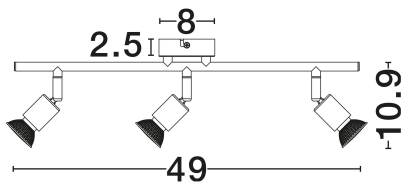

TECHNICAL DRAWING

APPLICATION & MOUNTING

Ambient Working Temp.	Max 45°C
Type of Protection	IP20
Dimmable	Yes
Type of Dimming	N/A
Mounting type	Surface
Mounting Depth (cm)	N/A
Led Module Replaceable	Yes
Light Source	GU10

NOVA LUCE S.A

Schimatari Viotias
32009, Greece

+30 22620 58 121
+30 22620 56 743

info@novaluce.com
www.novaluce.com