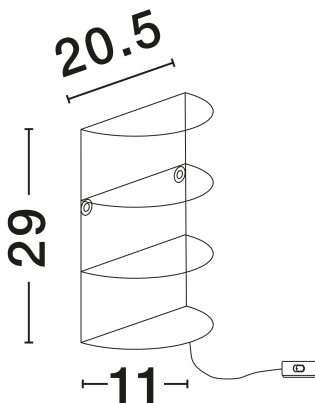

NOVA LUCE

PRODUCT DATASHEET

Version: 001

PRODUCT PHOTOGRAPH

GENERAL INFORMATION

Product Code	9586521
Collection	Indoor
Product Category	Wall
Product Family	Lum
Mounting Location	Wall
Application Environment	Indoor
Specifications	N/A

DIMENSION & WEIGHT

LxWxH (cm)	L: 20.5 W: 11 H: 29
Cut Out (cm)	N/A
Weight (Kgr)	0.35

MATERIAL & COLOR

Product Color	Natural
Body Material	Rattan

TECHNICAL DRAWING

APPLICATION & MOUNTING

Ambient Working Temp.	Max 45°C
Type of Protection	IP20
Dimmable	Yes
Type of Dimming	N/A
Mounting type	Surface
Mounting Depth (cm)	N/A
Led Module Replaceable	Yes
Light Source	E27