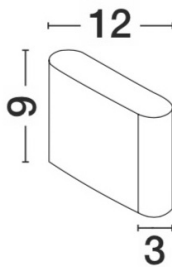

TECHNICAL DRAWING

APPLICATION & MOUNTING

Ambient Working Temp.	Max 40 oC
Type of Protection	IP54
Dimmable	No
Type of Dimming (Optional)	N/A
Mounting type	Surface
Mounting Depth (cm)	N/A
Led Module Replaceable	No
Light Source	LED

NOVA LUCE S.A

Schimatari Viotias
32009, Greece

+30 22620 58 121
+30 22620 56 743

info@novaluce.com
www.novaluce.com