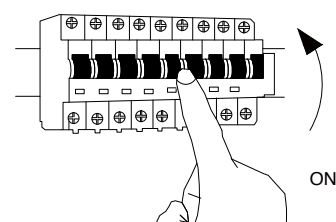

NOVA LUCE

9002684

1

Turn off the general switch

2

Drill holes & apply plastic anchors
With screws

3

Connect the wires

4

Apply the side screws

5

Apply the bulb

6

Turn on the general switch