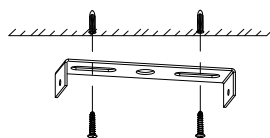

NOVA LUCE

9002684

1

Turn off the general switch

2

Drill holes & apply plastic anchors
With screws

3

Connect the wires

4

Apply the side screws

5

Apply the bulb

6

Turn on the general switch