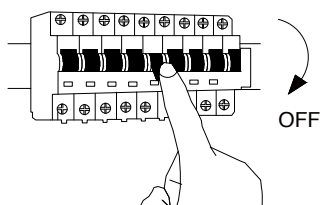

NOVA LUCE

9002684

1

Turn off the general switch

2

Drill holes & apply plastic anchors
With screws

3

Connect the wires

4

Apply the side screws

5

Apply the bulb

6

Turn on the general switch