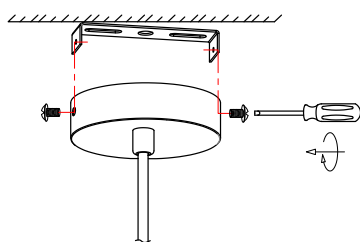

NOVA LUCE

9002684

1

Turn off the general switch

2

Drill holes & apply plastic anchors
With screws

3

Connect the wires

4

Apply the side screws

5

Apply the bulb

6

Turn on the general switch