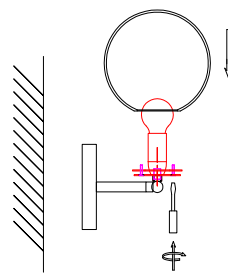

NOVA LUCE

8279603

1

Turn off the general switch

2

Drill holes & apply plastic anchors
With screws

3

Connect the wires

4

Apply the side screws with
The bulb

5

Apply the glass & tighten up
The screws

6

Turn on the general switch