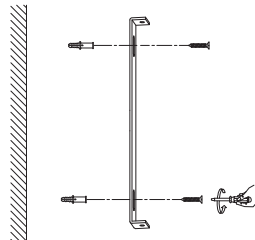

NOVA LUCE

8279603

1

Turn off the general switch

2

Drill holes & apply plastic anchors
With screws

3

Connect the wires

4

Apply the side screws with
The bulb

5

Apply the glass & tighten up
The screws

6

Turn on the general switch