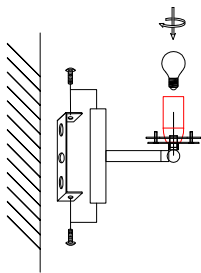

NOVA LUCE

8279603

1

Turn off the general switch

2

Drill holes & apply plastic anchors
With screws

3

Connect the wires

4

Apply the side screws with
The bulb

5

Apply the glass & tighten up
The screws

6

Turn on the general switch