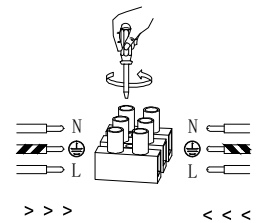

NOVA LUCE

8279603

1

Turn off the general switch

2

Drill holes & apply plastic anchors
With screws

3

Connect the wires

4

Apply the side screws with
The bulb

5

Apply the glass & tighten up
The screws

6

Turn on the general switch