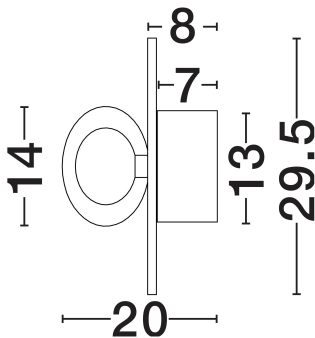

## TECHNICAL DRAWING

## DIMENSION & WEIGHT

LxWxH (cm)	D: 29.5 H: 20
Cut Out (cm)	N/A
Weight (Kgr)	2.2