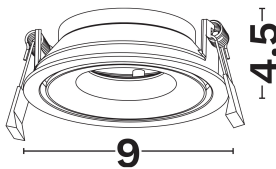

DIMENSION & WEIGHT

LxWxH (cm)	D: 9 X H: 4.5 cm
Cut out (cm)	8,2
Weight (Kgr)	N/A

TECHNICAL DRAWING

MATERIAL & COLOR

Product Color	Black
Body Material	Aluminium
Cover Material	N/A

APPLICATION & MOUNTING

Ambient Working Temp.	45 C
Type of Protection	IP20
Protection Class IK	N/A
Dimmable	N/A
Type of Dimming (Optional)	N/A
Mounting type	Recessed
Mounting Depth (cm)	Ceiling
Led Module Replaceable	Yes
Light Source	Led Gu10 / Mr16
Adjustable	Yes