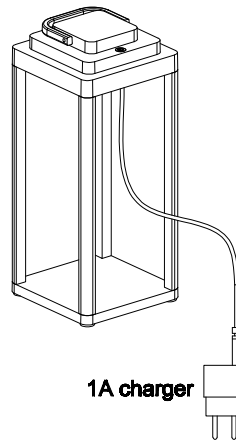

NOVA LUCE

9922350

①

Firstly, charge the lamp
With the charger
For 4-5 Hours

②

Turn ON/OFF the lamp
From the touch button
On the top

③

By long pressing,
The lamp is dimmable