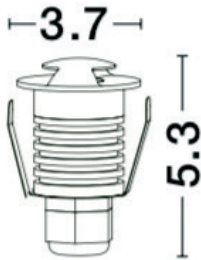

NOVA LUCE

PRODUCT DATASHEET

Version: 001

PRODUCT PHOTOGRAPH

GENERAL INFORMATION

Product Code	8038801
Product Category	Steplights
Product Family	Passaggio
Mounting Location	Wall
Application Environment	Outdoor

DIMENSION & WEIGHT

LxWxH (cm)	D: 3,7 H: 5,3
Cut out (cm)	3.2
Weight (Kgr)	0.175

TECHNICAL DRAWING

MATERIAL & COLOR

Product Color	White
Body Material	Aluminium
Cover Material	N/A

APPLICATION & MOUNTING

Ambient Working Temp.	45 C
Type of Protection	IP67
Protection Class IK	IK08
Dimmable	NO
Type of Dimming (Optional)	N/A
Mounting type	Recessed
Mounting Depth (cm)	Wall
Led Module Replaceable	No
Light Source	LED
Adjustable	No