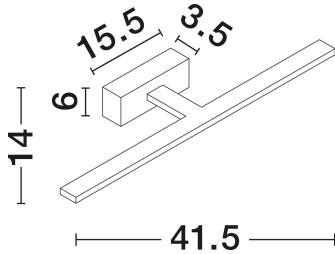

NOVA LUCE

PRODUCT DATASHEET

Version: 001

PRODUCT PHOTOGRAPH

GENERAL INFORMATION

Product Code	9053121
Collection	Indoor
Product Category	Bathroom
Product Family	Mondrian
Mounting Location	Ceiling
Application Environment	Indoor
Specifications	N/A

DIMENSION & WEIGHT

LxWxH (cm)	L: 41.5 W: 14 H: 6
Cut Out (cm)	N/A
Weight (Kgr)	0.69

MATERIAL & COLOR

Product Color	Sandy White
Body Material	Aluminium & Acrylic

TECHNICAL DRAWING

APPLICATION & MOUNTING

Ambient Working Temp.	Max 45°C
Type of Protection	IP44
Dimmable	Yes
Type of Dimming	N/A
Mounting type	Surface
Mounting Depth (cm)	N/A
Led Module Replaceable	No
Light Source	LED

NOVA LUCE S.A

Schimatari Viotias
32009, Greece

+30 22620 58 121
+30 22620 56 743

info@novaluce.com
www.novaluce.com