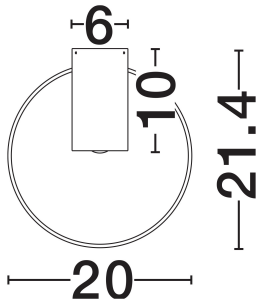

NOVA LUCE

PRODUCT DATASHEET

Version: 001

PRODUCT PHOTOGRAPH

TECHNICAL DRAWING

GENERAL INFORMATION

Product Code	9695109
Collection	Indoor
Product Category	Ceiling
Product Family	Ekei
Mounting Location	Wall
Application Environment	Indoor
Specifications	N/A

DIMENSION & WEIGHT

LxWxH (cm)	D: 19.8 H: 21.4
Cut Out (cm)	N/A
Weight (Kgr)	0.72

MATERIAL & COLOR

Product Color	Sandy Black
Body Material	Aluminium

APPLICATION & MOUNTING

Ambient Working Temp.	Max 45°C
Type of Protection	IP20
Dimmable	No
Type of Dimming	N/A
Mounting type	Surface
Mounting Depth (cm)	N/A
Led Module Replaceable	No
Light Source	LED

Power (Nominal)	14W
Input voltage (Nominal)	220-240V
Mains Frequency	50/60Hz

PHOTOMETRICAL DATA

Luminous Flux	1085lm
Color Temperature	3000K
Light Color (Designation)	Warm White

WARRANTY

Warranty	3 Years
----------	----------------