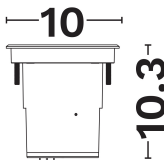

TECHNICAL DRAWING