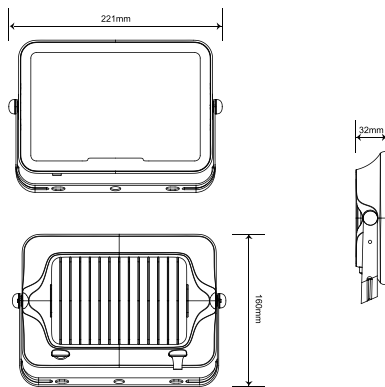

NOVA LUCE

PRODUCT DATASHEET

Version: 001

PRODUCT PHOTOGRAPH

GENERAL INFORMATION

Product Code	9050812
Product Category	Floodlights
Product Family	Grotto
Mounting Location	Ground/Wall
Application Environment	Outdoor

DIMENSION & WEIGHT

LxWxH (cm)	L: 22.1 W: 3.2 H: 16
Cut out (cm)	-
Weight (Kgr)	0.61

TECHNICAL DRAWING

MATERIAL & COLOR

Product Color	Black
Body Material	Aluminium
Cover Material	N/A

APPLICATION & MOUNTING

Ambient Working Temp.	Max 40 oC
Type of Protection	IP66
Protection Class IK	IK06
Dimmable	N/A
Type of Dimming (Optional)	N/A
Mounting type	Surface
Mounting Depth (cm)	N/A
Led Module Replaceable	No
Light Source	Led