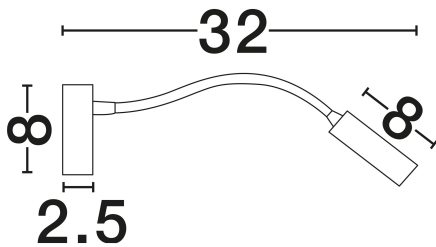

GENERAL INFORMATION

Product Code	8128202
Collection	Indoor
Product Category	Wall
Product Family	Madison
Mounting Location	Wall
Application Environment	Indoor
Specifications	N/A

DIMENSION & WEIGHT

LxWxH (cm)	L: 32 W: 8 H: 31
Cut Out (cm)	N/A
Weight (Kgr)	0.4

MATERIAL & COLOR

Product Color	White
Body Material	Aluminium

APPLICATION & MOUNTING

Ambient Working Temp.	Max 45°C
Type of Protection	IP20
Dimmable	No
Type of Dimming	N/A
Mounting type	Surface
Mounting Depth (cm)	N/A
Led Module Replaceable	No
Light Source	LED

NOVA LUCE S.A

Schimatari Viotias
32009, Greece

+30 22620 58 121
+30 22620 56 743

info@novaluce.com
www.novaluce.com