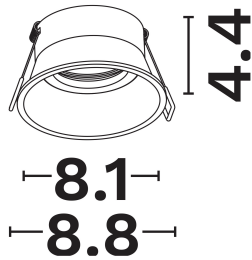

NOVA LUCE

PRODUCT DATASHEET

Version: 001

PRODUCT PHOTOGRAPH

GENERAL INFORMATION

Product Code	9011481
Product Category	Downlights GU10
Product Family	Punk
Mounting Location	Ceiling
Application Environment	Indoor

DIMENSION & WEIGHT

LxWxH (cm)	D:8.1 H:4.4
Cut out (cm)	7,5
Weight (Kgr)	N/A

TECHNICAL DRAWING

MATERIAL & COLOR

Product Color	Brass Gold
Body Material	Aluminium
Cover Material	N/A

APPLICATION & MOUNTING

Ambient Working Temp.	45 C
Type of Protection	IP20
Protection Class IK	N/A
Dimmable	N/A
Type of Dimming (Optional)	N/A
Mounting type	Recessed
Mounting Depth (cm)	Ceiling
Led Module Replaceable	Yes
Light Source	Led Gu10
Adjustable	No