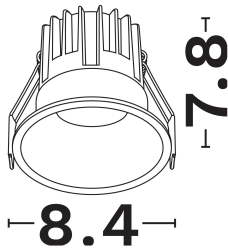

TECHNICAL DRAWING

MATERIAL & COLOR

Product Color	Black & Gold
Body Material	Aluminium
Cover Material	N/A

APPLICATION & MOUNTING

Ambient Working Temp.	45 C
Type of Protection	IP20
Protection Class IK	IK03
Dimmable	Yes
Type of Dimming (Optional)	Triac/Dali
Mounting type	Recessed
Mounting Depth (cm)	Ceiling
Led Module Replaceable	No
Light Source	Led
Adjustable	No

COMPATIBLE WITH

— On/Off Driver: Included

— Triac Driver: 9844019

— Dali Driver: 9621523

NOVA LUCE S.A

Schimatari Viotias
32009, Greece

+30 22620 58 121
+30 22620 56 743

info@novaluce.com
www.novaluce.com