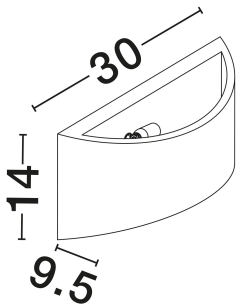

NOVA LUCE

PRODUCT DATASHEET

Version: 001

PRODUCT PHOTOGRAPH

GENERAL INFORMATION

Product Code	9540408
Collection	Indoor
Product Category	Wall
Product Family	Anello
Mounting Location	Wall
Application Environment	Indoor
Specifications	N/A

DIMENSION & WEIGHT

LxWxH (cm)	L: 30 W: 9.5 H: 14
Cut Out (cm)	N/A
Weight (Kgr)	1.38

MATERIAL & COLOR

Product Color	Sandy White
Body Material	Gypsum

TECHNICAL DRAWING

APPLICATION & MOUNTING

Ambient Working Temp.	Max 45°C
Type of Protection	IP20
Dimmable	Yes
Type of Dimming	N/A
Mounting type	Surface
Mounting Depth (cm)	N/A
Led Module Replaceable	Yes
Light Source	E14