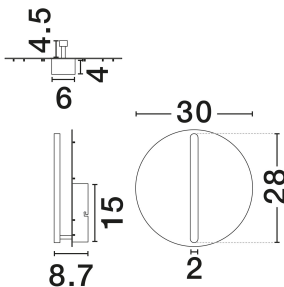

NOVA LUCE

PRODUCT DATASHEET

Version: 001

PRODUCT PHOTOGRAPH

GENERAL INFORMATION

Product Code	9580681
Collection	Indoor
Product Category	Wall
Product Family	Nalu
Mounting Location	Wall
Application Environment	Indoor
Specifications	N/A

DIMENSION & WEIGHT

LxWxH (cm)	D: 30 H: 8.7
Cut Out (cm)	N/A
Weight (Kgr)	0

MATERIAL & COLOR

Product Color	Black & White
Body Material	Steel, Aluminium & Silicone

TECHNICAL DRAWING

APPLICATION & MOUNTING

Ambient Working Temp.	Max 45°C
Type of Protection	IP20
Dimmable	Yes
Type of Dimming	Triac
Mounting type	Surface
Mounting Depth (cm)	N/A
Led Module Replaceable	No
Light Source	LED

Power (Nominal)	20W
Input voltage (Nominal)	220-240V
Mains Frequency	50/60Hz

PHOTOMETRICAL DATA

Luminous Flux	1200lm
Color Temperature	3000K
Light Color (Designation)	Warm White

WARRANTY

Warranty	3 Years
----------	----------------