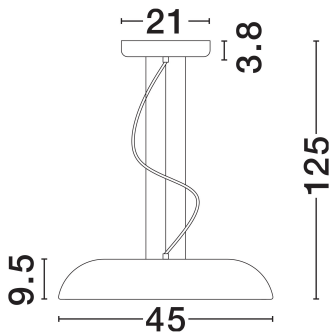

GENERAL INFORMATION

Product Code	9268040
Collection	Indoor
Product Category	Suspension
Product Family	Felicia
Mounting Location	Wall
Application Environment	Indoor
Specifications	N/A

DIMENSION & WEIGHT

LxWxH (cm)	D: 45 H: 125
Cut Out (cm)	N/A
Weight (Kgr)	2.5

MATERIAL & COLOR

Product Color	Sandy White
Body Material	Steel, Aluminium & Acrylic

APPLICATION & MOUNTING

Ambient Working Temp.	Max 45°C
Type of Protection	IP20
Dimmable	Yes
Type of Dimming	Triac
Mounting type	Surface
Mounting Depth (cm)	N/A
Led Module Replaceable	No
Light Source	LED

NOVA LUCE S.A

Schimatari Viotias
32009, Greece

+30 22620 58 121
+30 22620 56 743

info@novaluce.com
www.novaluce.com