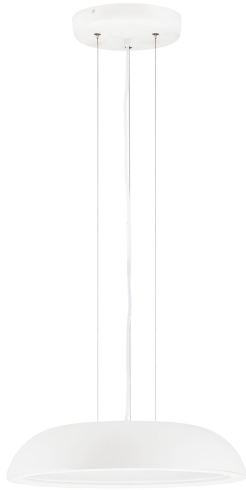

NOVA LUCE

PRODUCT DATASHEET

Version: 001

PRODUCT PHOTOGRAPH

TECHNICAL DRAWING