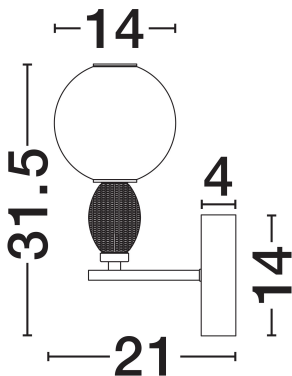

NOVA LUCE

PRODUCT DATASHEET

Version: 001

PRODUCT PHOTOGRAPH

TECHNICAL DRAWING

GENERAL INFORMATION

Product Code	9009353
Collection	Indoor
Product Category	Wall
Product Family	Obrie
Mounting Location	Wall
Application Environment	Indoor
Specifications	N/A

DIMENSION & WEIGHT

LxWxH (cm)	D: 14 W: 21 H: 31.5
Cut Out (cm)	N/A
Weight (Kgr)	0.79

MATERIAL & COLOR

Product Color	Glossy Brushed Gold & Beige
Body Material	Metal, Ceramic & Opal Glass

APPLICATION & MOUNTING

Ambient Working Temp.	Max 45°C
Type of Protection	IP20
Dimmable	Yes
Type of Dimming	Triac
Mounting type	Surface
Mounting Depth (cm)	N/A
Led Module Replaceable	No
Light Source	LED

NOVA LUCE S.A

Schimatari Viotias
32009, Greece

+30 22620 58 121
+30 22620 56 743

info@novaluce.com
www.novaluce.com