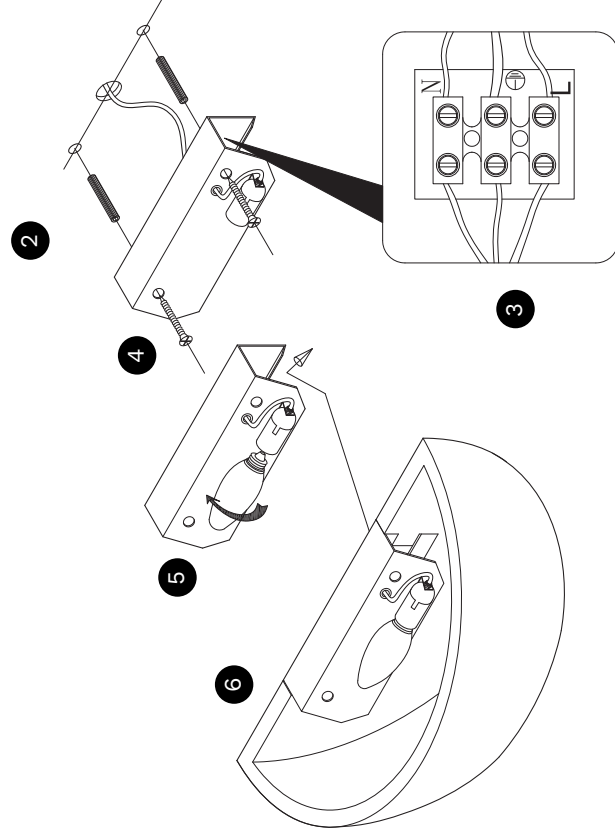

NOVA LUCE

9540404

Turn off the general switch

Turn on the general switch

1. Turn off the general switch
2. Drill holes apply plastic anchors with screws
 3. Connect wires
 4. Apply screws
 5. Apply bulb in place
 6. Fix the element in place
 7. Turn on the general switch