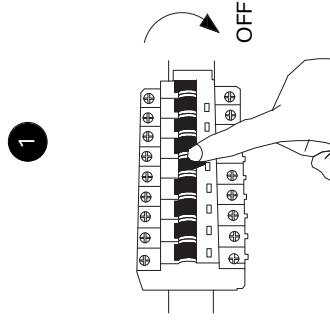

NOVA LUCE

9540404

Turn off the general switch

Turn on the general switch

1. Turn off the general switch
2. Drill holes apply plastic anchors with screws
 3. Connect wires
 4. Apply screws
 5. Apply bulb in place
 6. Fix the element in place
 7. Turn on the general switch