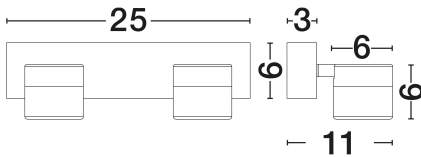

NOVA LUCE

PRODUCT DATASHEET

Version: 001

PRODUCT PHOTOGRAPH

GENERAL INFORMATION

Product Code	9701622
Collection	Indoor
Product Category	Bathroom
Product Family	Teko
Mounting Location	Ceiling
Application Environment	Indoor
Specifications	N/A

DIMENSION & WEIGHT

LxWxH (cm)	L: 25 W: 11 H: 6
Cut Out (cm)	N/A
Weight (Kgr)	0.67

MATERIAL & COLOR

Product Color	Sandy Black
Body Material	Aluminium

TECHNICAL DRAWING

APPLICATION & MOUNTING

Ambient Working Temp.	Max 45°C
Type of Protection	IP44
Dimmable	Yes
Type of Dimming	N/A
Mounting type	Surface
Mounting Depth (cm)	N/A
Led Module Replaceable	No
Light Source	LED

NOVA LUCE S.A

Schimatari Viotias
32009, Greece

+30 22620 58 121
+30 22620 56 743

info@novaluce.com
www.novaluce.com