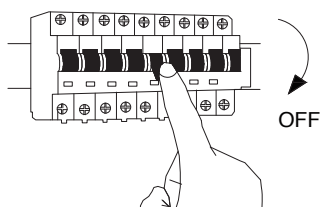

# NOVA LUCE

9530150 9530160

1

Turn off the general switch

2

Drill holes

3

Apply plastic anchors

4

Apply the elemnt with screw

5

Apply the elements in place

6

Apply the element in place