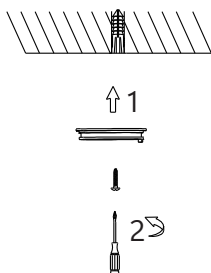

# NOVA LUCE

9530150 9530160

1

Turn off the general switch

2

Drill holes

3

Apply plastic anchors

4

Apply the elemnt with screw

5

Apply the elements in place

6

Apply the element in place