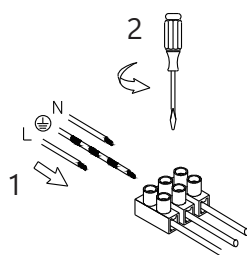

# NOVA LUCE

9530150 9530160

1

Turn off the general switch

2

Drill holes

3

Apply plastic anchors

4

Apply the elemnt with screw

5

Apply the elements in place

6

Apply the element in place