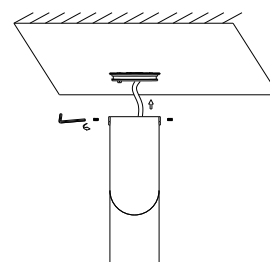

# NOVA LUCE

9530150 9530160

1

Turn off the general switch

2

Drill holes

3

Apply plastic anchors

4

Apply the elemnt with screw

5

Apply the elements in place

6

Apply the element in place