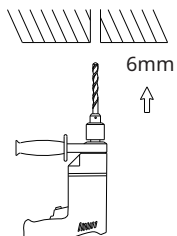

# NOVA LUCE

9530150 9530160

1

Turn off the general switch

2

Drill holes

3

Apply plastic anchors

4

Apply the elemnt with screw

5

Apply the elements in place

6

Apply the element in place