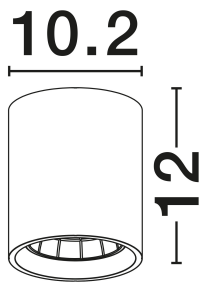

TECHNICAL DRAWING

GENERAL INFORMATION

Product Code	9080143
Collection	Outdoor
Product Category	Ceiling
Product Family	Balma
Mounting Location	Ceiling
Application Environment	Outdoor
Specifications	N/A

DIMENSION & WEIGHT

LxWxH (cm)	D:10.2 H:12 cm
Cut out (cm)	N/A
Weight (Kgr)	0

MATERIAL & COLOR

Product Color	Beige White
Body Material	Travertine

APPLICATION & MOUNTING

Ambient Working Temp.	Max 45 oC
Type of Protection	IP65
Dimmable	No
Type of Dimming	N/A
Mounting type	Surface
Mounting Depth (cm)	N/A
Led Module Replaceable	No
Light Source	LED

NOVA LUCE S.A

Schimatari Viotias
32009, Greece

+30 22620 58 121
+30 22620 56 743

info@novaluce.com
www.novaluce.com