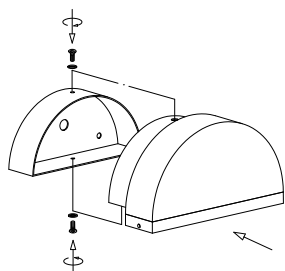

NOVA LUCE

9214196

1

Turn off the general switch

2

Drill holes & apply plastic anchors
With screws

3

Connect the wires

4

Apply the up & down screws

5

Apply the side screws

6

Turn on the general switch