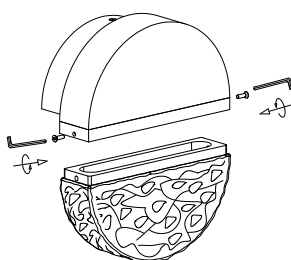

NOVA LUCE

9214196

1

Turn off the general switch

2

Drill holes & apply plastic anchors
With screws

3

Connect the wires

4

Apply the up & down screws

5

Apply the side screws

6

Turn on the general switch