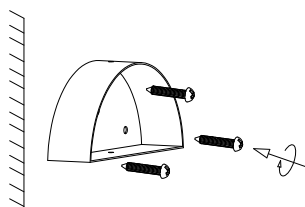

NOVA LUCE

9214196

1

Turn off the general switch

2

Drill holes & apply plastic anchors
With screws

3

Connect the wires

4

Apply the up & down screws

5

Apply the side screws

6

Turn on the general switch