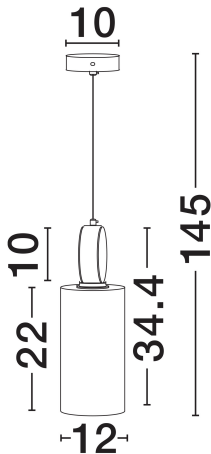

NOVA LUCE

PRODUCT DATASHEET

Version: 001

PRODUCT PHOTOGRAPH

TECHNICAL DRAWING

GENERAL INFORMATION

Product Code	9019756
Collection	Indoor
Product Category	Suspension
Product Family	Maru
Mounting Location	Wall
Application Environment	Indoor
Specifications	N/A

DIMENSION & WEIGHT

LxWxH (cm)	D: 12 H: 145
Cut Out (cm)	N/A
Weight (Kgr)	1.6

MATERIAL & COLOR

Product Color	Brass Gold
Body Material	Steel, Aluminium & Imitated Alabaster

APPLICATION & MOUNTING

Ambient Working Temp.	Max 45°C
Type of Protection	IP20
Dimmable	N/A
Type of Dimming	N/A
Mounting type	Surface
Mounting Depth (cm)	N/A
Led Module Replaceable	Yes
Light Source	E27

Power (Nominal)	1x12W
Input voltage (Nominal)	220-240V
Mains Frequency	50/60Hz

PHOTOMETRICAL DATA

Luminous Flux	N/A
Color Temperature	N/A
Light Color (Designation)	N/A

WARRANTY

Warranty	3 Years
----------	----------------