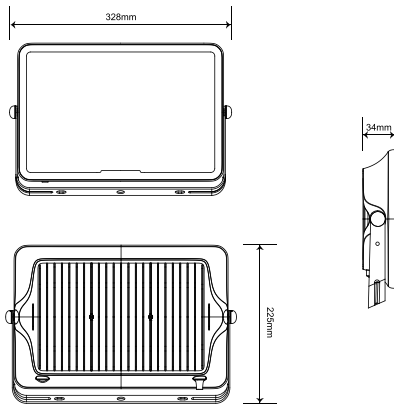

MATERIAL & COLOR

Product Color	Black
Body Material	Aluminium
Cover Material	N/A

APPLICATION & MOUNTING

Ambient Working Temp.	Max 40 oC
Type of Protection	IP66
Protection Class IK	IK06
Dimmable	N/A
Type of Dimming (Optional)	N/A
Mounting type	Surface
Mounting Depth (cm)	N/A
Led Module Replaceable	No
Light Source	Led

COMPATIBLE WITH

- On/Off Driver: Included
- Triac Driver: N/A
- Dali Driver: N/A

NOVA LUCE S.A

Schimatari Viotias
32009, Greece

+30 22620 58 121
+30 22620 56 743

info@novaluce.com
www.novaluce.com