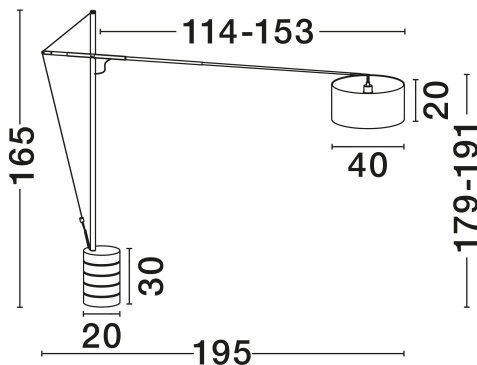

NOVA LUCE

PRODUCT DATASHEET

Version: 001

PRODUCT PHOTOGRAPH

TECHNICAL DRAWING

GENERAL INFORMATION

Product Code	41455401
Collection	Indoor
Product Category	Floor
Product Family	Traccia
Mounting Location	Floor
Application Environment	Indoor
Specifications	N/A

DIMENSION & WEIGHT

LxWxH (cm)	L: 195 W: 40 H: 165
Cut Out (cm)	N/A
Weight (Kgr)	23.4

MATERIAL & COLOR

Product Color	Black
Body Material	Iron & Plastic

APPLICATION & MOUNTING

Ambient Working Temp.	Max 45°C
Type of Protection	IP20
Dimmable	Yes
Type of Dimming	N/A
Mounting type	Surface
Mounting Depth (cm)	N/A
Led Module Replaceable	Yes
Light Source	E27