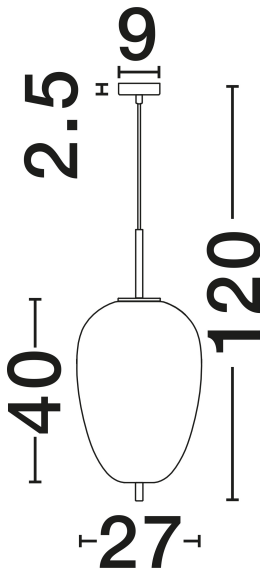

NOVA LUCE

PRODUCT DATASHEET

Version: 001

PRODUCT PHOTOGRAPH

TECHNICAL DRAWING

GENERAL INFORMATION

Product Code	9624063
Collection	Indoor
Product Category	Suspension
Product Family	Lato
Mounting Location	Ceiling
Application Environment	Indoor
Specifications	N/A

DIMENSION & WEIGHT

LxWxH (cm)	D: 27 H1: 40 H2: 120
Cut Out (cm)	N/A
Weight (Kgr)	2.3

MATERIAL & COLOR

Product Color	Opal & Brass Gold
Body Material	Glass & Metal

APPLICATION & MOUNTING

Ambient Working Temp.	Max 45°C
Type of Protection	IP20
Dimmable	Yes
Type of Dimming	N/A
Mounting type	Surface
Mounting Depth (cm)	N/A
Led Module Replaceable	Yes
Light Source	?27

Power (Nominal)	1x12W
Input voltage (Nominal)	100-240V
Mains Frequency	50/60Hz

PHOTOMETRICAL DATA

Luminous Flux	N/A
Color Temperature	N/A
Light Color (Designation)	N/A

WARRANTY

Warranty	3 Years
----------	----------------