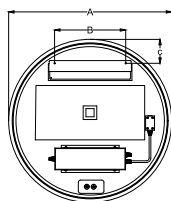

NOVA LUCE

9006012

1

Turn off the general switch

2

Item No.	A	B	C
9006012	600	261	88
9006013	800	381	119

Select hanging direction

3

Drill holes and apply screws

4

Connect the wires

5

Put it in place

6

Plug It Into Socket

LED ON/OFF Demister ON/OFF