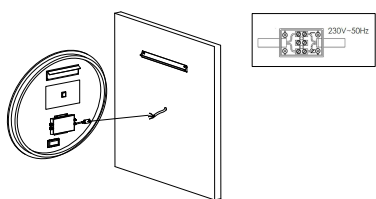

NOVA LUCE

9006012

1

Turn off the general switch

2

Item No.	A	B	C
9006012	600	261	88
9006013	800	381	119

Select hanging direction

3

Drill holes and apply screws

4

Connect the wires

5

Put it in place

6

Plug It Into Socket

LED ON/OFF Demister ON/OFF