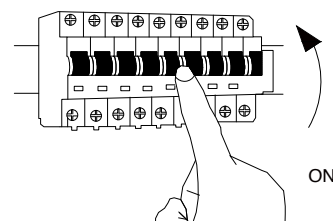

NOVA LUCE

9006012

1

Turn off the general switch

2

Item No.	A	B	C
9006012	600	261	88
9006013	800	381	119

Select hanging direction

3

Drill holes and apply screws

4

Connect the wires

5

Put it in place

6

Plug It Into Socket

LED ON/OFF Demister ON/OFF