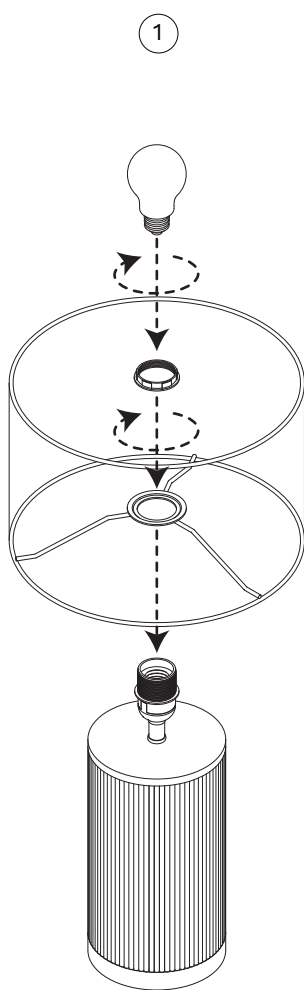

NOVA LUCE

9001074

Place the shade into place
Make it stable
by tying up the washer
& Apply the bulb by rotating

Plug it in power to turn it on/ off

Installation completed