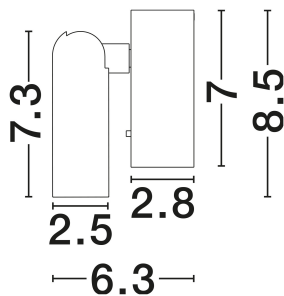

NOVA LUCE

PRODUCT DATASHEET

Version: 001

PRODUCT PHOTOGRAPH

GENERAL INFORMATION

Product Code	9002108
Collection	Indoor
Product Category	Wall
Product Family	Pictor
Mounting Location	Wall
Application Environment	Indoor
Specifications	N/A

DIMENSION & WEIGHT

LxWxH (cm)	D: 7 W: 6.3 H: 8.5
Cut Out (cm)	N/A
Weight (Kgr)	0.19

MATERIAL & COLOR

Product Color	Sandy White
Body Material	Aluminium

TECHNICAL DRAWING

APPLICATION & MOUNTING

Ambient Working Temp.	Max 45°C
Type of Protection	IP20
Dimmable	No
Type of Dimming	N/A
Mounting type	Surface
Mounting Depth (cm)	N/A
Led Module Replaceable	No
Light Source	LED

Power (Nominal)	3W
Input voltage (Nominal)	220-240V
Mains Frequency	50/60Hz

PHOTOMETRICAL DATA

Luminous Flux	179lm
Color Temperature	3000K
Light Color (Designation)	Warm White

WARRANTY

Warranty	3 Years
----------	----------------