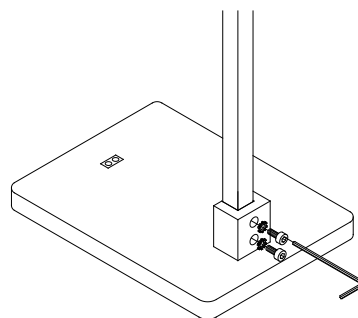

# NOVA LUCE

9088208, 9088209

1. Plug wires in, by clicking them

2. Fix the tube on the base

3. Click the cable into the lamp base

4. Plug it in the power