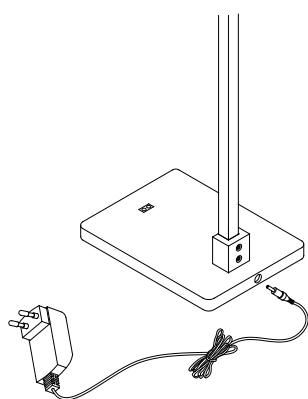

# NOVA LUCE

9088208, 9088209

1. Plug wires in, by clicking them

2. Fix the tube on the base

3. Click the cable into the lamp base

4. Plug it in the power