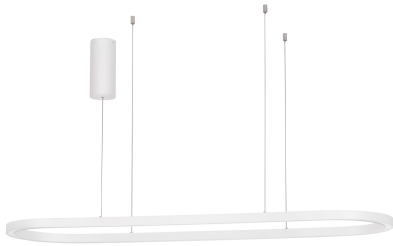

NOVA LUCE

PRODUCT DATASHEET

Version: 001

PRODUCT PHOTOGRAPH

TECHNICAL DRAWING

GENERAL INFORMATION

Product Code	9345625
Collection	Indoor
Product Category	Suspension
Product Family	Cuppe
Mounting Location	Wall
Application Environment	Indoor
Specifications	N/A

DIMENSION & WEIGHT

LxWxH (cm)	L: 120 W: 35 H: 200
Cut Out (cm)	N/A
Weight (Kgr)	3

MATERIAL & COLOR

Product Color	Sandy White
Body Material	Aluminium & Acrylic

APPLICATION & MOUNTING

Ambient Working Temp.	Max 45°C
Type of Protection	IP20
Dimmable	Yes
Type of Dimming	Triac
Mounting type	Surface
Mounting Depth (cm)	N/A
Led Module Replaceable	No
Light Source	LED