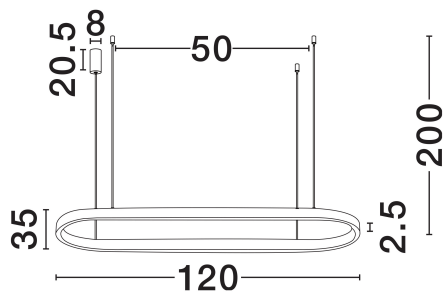

NOVA LUCE

PRODUCT DATASHEET

Version: 001

PRODUCT PHOTOGRAPH

TECHNICAL DRAWING

GENERAL INFORMATION

Product Code	9345625
Collection	Indoor
Product Category	Suspension
Product Family	Cuppe
Mounting Location	Wall
Application Environment	Indoor
Specifications	N/A

DIMENSION & WEIGHT

LxWxH (cm)	L: 120 W: 35 H: 200
Cut Out (cm)	N/A
Weight (Kgr)	3

MATERIAL & COLOR

Product Color	Sandy White
Body Material	Aluminium & Acrylic

APPLICATION & MOUNTING

Ambient Working Temp.	Max 45°C
Type of Protection	IP20
Dimmable	Yes
Type of Dimming	Triac
Mounting type	Surface
Mounting Depth (cm)	N/A
Led Module Replaceable	No
Light Source	LED

Power (Nominal)	56W
Input voltage (Nominal)	220-240V
Mains Frequency	50/60Hz

PHOTOMETRICAL DATA

Luminous Flux	3360lm
Color Temperature	3000K
Light Color (Designation)	Warm White

WARRANTY

Warranty	3 Years
----------	----------------