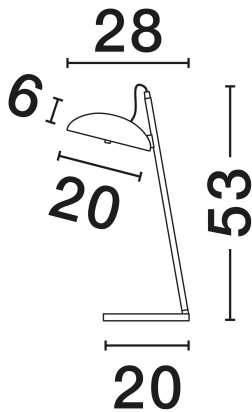

NOVA LUCE

PRODUCT DATASHEET

Version: 001

PRODUCT PHOTOGRAPH

TECHNICAL DRAWING

GENERAL INFORMATION

Product Code	9006101
Collection	Indoor
Product Category	Table
Product Family	Flute
Mounting Location	Table
Application Environment	Indoor
Specifications	N/A

DIMENSION & WEIGHT

LxWxH (cm)	L: 20 W: 28 H: 53
Cut Out (cm)	N/A
Weight (Kgr)	1.1

MATERIAL & COLOR

Product Color	Sandy Gold
Body Material	Aluminium

APPLICATION & MOUNTING

Ambient Working Temp.	Max 45°C
Type of Protection	IP20
Dimmable	Yes
Type of Dimming	Triac
Mounting type	Surface
Mounting Depth (cm)	N/A
Led Module Replaceable	No
Light Source	LED

Power (Nominal)	18W
Input voltage (Nominal)	220-240V
Mains Frequency	50/60Hz

PHOTOMETRICAL DATA

Luminous Flux	1105lm
Color Temperature	3000K
Light Color (Designation)	Warm White

WARRANTY

Warranty	3 Years
----------	----------------