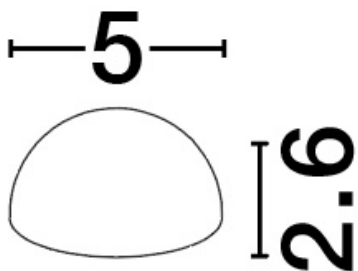

NOVA LUCE

PRODUCT DATASHEET

Version: 001

PRODUCT PHOTOGRAPH

TECHNICAL DRAWING

GENERAL INFORMATION

Product Code	9030611
Collection	Outdoor
Product Category	Accessories
Product Family	Lumo
Mounting Location	N/A
Application Environment	Outdoor
Specifications	

DIMENSION & WEIGHT

LxWxH (cm)	D: 5 H: 2,6
Cut out (cm)	N/A
Weight (Kgr)	0.04

MATERIAL & COLOR

Product Color	Olive
Body Material	Aluminium & Pc

APPLICATION & MOUNTING

Ambient Working Temp.	Max 45 oC
Type of Protection	IP54
Dimmable	No
Type of Dimming (Optional)	N/A
Mounting type	Surface
Mounting Depth (cm)	N/A
Led Module Replaceable	No
Light Source	LED

NOVA LUCE S.A

Schimatari Viotias
32009, Greece

+30 22620 58 121
+30 22620 56 743

info@novaluce.com
www.novaluce.com