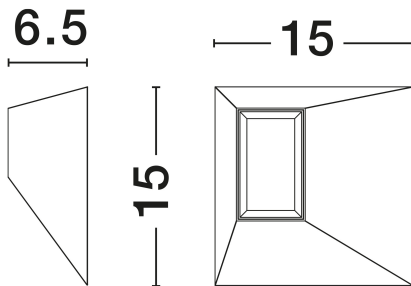

NOVA LUCE

PRODUCT DATASHEET

Version: 001

PRODUCT PHOTOGRAPH

GENERAL INFORMATION

Product Code	9870041
Collection	Indoor
Product Category	Ceiling
Product Family	Utopia
Mounting Location	Ceiling
Application Environment	Indoor
Specifications	N/A

DIMENSION & WEIGHT

LxWxH (cm)	L: 15 W: 15 H: 6.5
Cut Out (cm)	N/A
Weight (Kgr)	0.67

MATERIAL & COLOR

Product Color	Sandy White
Body Material	Aluminium & Steel

TECHNICAL DRAWING

APPLICATION & MOUNTING

Ambient Working Temp.	Max 45°C
Type of Protection	IP20
Dimmable	No
Type of Dimming	N/A
Mounting type	Surface
Mounting Depth (cm)	N/A
Led Module Replaceable	No
Light Source	LED