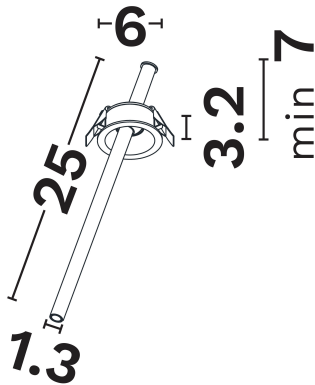

NOVA LUCE

PRODUCT DATASHEET

Version: 001

PRODUCT PHOTOGRAPH

TECHNICAL DRAWING

COMPATIBLE WITH

- On/Off Driver: Included
- Triac Driver: 9621520
- Dali Driver: 9844145

GENERAL INFORMATION

Product Code	9232135
Product Category	Downlights-Semi-Recessed
Product Family	Hue
Mounting Location	Ceiling
Application Environment	Indoor

DIMENSION & WEIGHT

LxWxH (cm)	L:6 W:6 H:25
Cut out (cm)	5
Weight (Kgr)	N/A

Power (Nominal)	3
Input voltage (Nominal)	220-240Vac
Mains Frequency	50/60Hz
Output voltage	6Vdc
Output Current	500mA
Power Factor	0.5
Efficiency	>71%
SVM	60.4
Pst	61
Class	II

PHOTOMETRICAL DATA

Luminous Flux	127
Luminous Efficacy	42.3
Color Temperature	3000
Light Color (Designation)	Warm White
CRI	>90
SDCM	<3
Beam Angle	24
UGR	<15