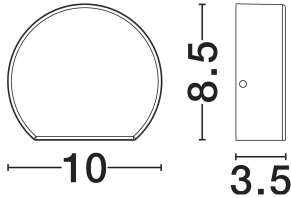

NOVA LUCE

PRODUCT DATASHEET

Version: 001

PRODUCT PHOTOGRAPH

TECHNICAL DRAWING

GENERAL INFORMATION

Product Code	9136436
Collection	Outdoor
Product Category	Step Lights
Product Family	Sango
Mounting Location	Wall
Application Environment	Outdoor
Specifications	N/A

DIMENSION & WEIGHT

LxWxH (cm)	D:10 W:3.5 H:8.5 cm
Cut out (cm)	N/A
Weight (Kgr)	0.254

MATERIAL & COLOR

Product Color	Corten
Body Material	Aluminium & Glass

APPLICATION & MOUNTING

Ambient Working Temp.	Max 45 oC
Type of Protection	IP54
Dimmable	No
Type of Dimming	N/A
Mounting type	Surface
Mounting Depth (cm)	N/A
Led Module Replaceable	No
Light Source	LED

NOVA LUCE S.A

Schimatari Viotias
32009, Greece

+30 22620 58 121
+30 22620 56 743

info@novaluce.com
www.novaluce.com