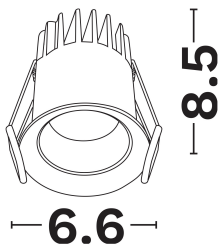

NOVA LUCE

PRODUCT DATASHEET

Version: 001

PRODUCT PHOTOGRAPH

TECHNICAL DRAWING

COMPATIBLE WITH

— On/Off Driver: Included

— Triac Driver: 9844019

— Dali Driver: 9621523

GENERAL INFORMATION

Product Code	9232240
Product Category	Downlights
Product Family	Feller
Mounting Location	Ceiling
Application Environment	Indoor

DIMENSION & WEIGHT

LxWxH (cm)	D:6.6 H:8.5
Cut out (cm)	5,5
Weight (Kgr)	N/A

MATERIAL & COLOR

Product Color	White
Body Material	Aluminium
Cover Material	N/A

APPLICATION & MOUNTING

Ambient Working Temp.	45 C
Type of Protection	IP20
Protection Class IK	IK03
Dimmable	Yes
Type of Dimming (Optional)	Triac/Dali
Mounting type	Recessed
Mounting Depth (cm)	Ceiling
Led Module Replaceable	No
Light Source	Led
Adjustable	No

Power (Nominal)	15
Input voltage (Nominal)	220-240Vac
Mains Frequency	50/60Hz
Output voltage	40Vdc
Output Current	350mA
Power Factor	0,9
Efficiency	>80%
SVM	<0.4
Pst	<1
Class	II

PHOTOMETRICAL DATA

Luminous Flux	833
Luminous Efficacy	55.5
Color Temperature	3000
Light Color (Designation)	Warm White
CRI	>90
SDCM	<3
Beam Angle	24
UGR	<19